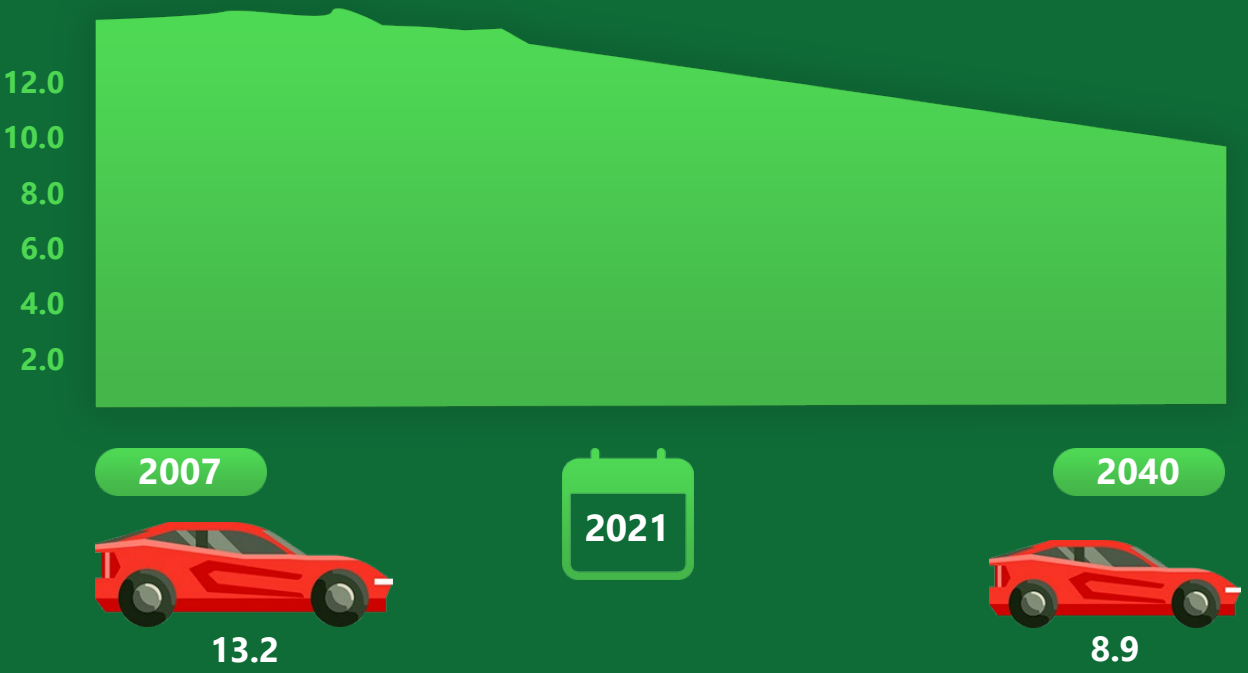

GHG EMISSIONS OF TRANSPORTATION MODES COMPARED

PASSENGER VEHICLE GREENHOUSE GAS EMISSIONS

(Ounces CO₂e Per Mile of Travel Est.)

SPATIAL NEEDS AND GHG EMISSIONS PER PASSENGER MILE BY TRAVEL MODE

(2019)